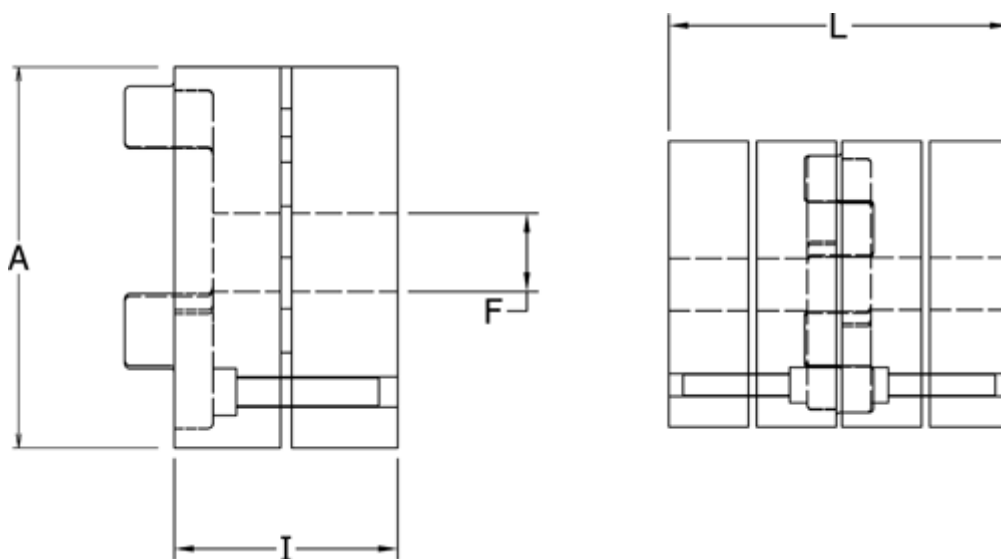

Article number: 3335028A019

Description: Conical Clamping Klonex ES 28/38  
ALU Aluminium, Bore 19H7 mm

## Measures

A = 65  
F = 19  
I = 35.0  
L = 90  
t = M5